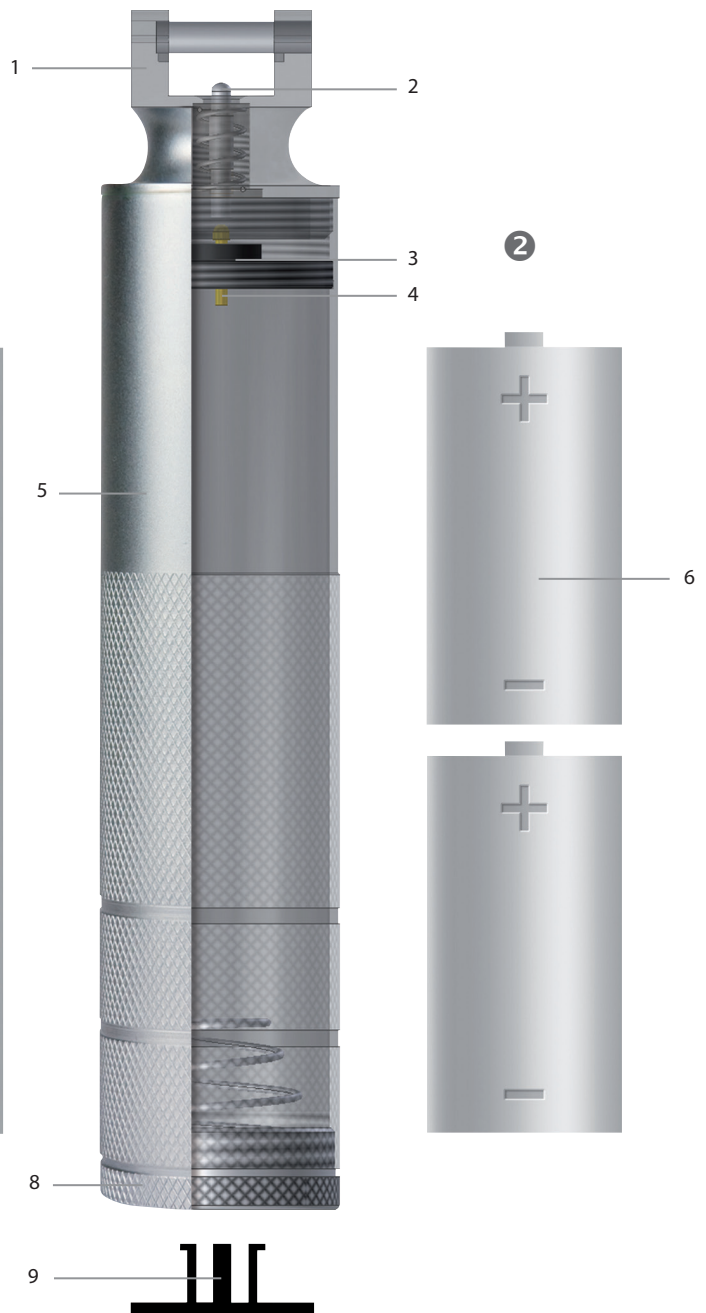

C Griffe | C handles

DETAILANSICHT | DETAILED VIEW

Metallgriff – Doppelfunktion

- ① mit Ladebatterie (Akku) = **Ladegriff**
für Ladestation KaWe MedCharge 4000
- ② mit Batterien = **Batteriegriff**

Metal handle – dual mode

- ① with rechargeable battery = **charging handle**
for KaWe MedCharge 4000 charging station
- ② with batteries = **battery handle**

C GRIFF C HANDLE

- 1 Spatelhaltervorrichtung
 - 2 gefederter Kontaktstift (Spatelseite)
 - 3 Kontaktscheibe
 - 4 Kontaktfederstift
 - 5 Batterie-/Ladegriff aus Messing verchromt (Economy-Griff aus Kunststoff)
 - 6 Batterien
 - 7 Ladebatterie
 - 8 Metallkappe
 - 9 Verschlusskappe
-
- 1 blade holder
 - 2 spring-mounted contact pin (blade side)
 - 3 contact disc
 - 4 contact spring pin
 - 5 brass battery/charging handle, chrome-plated (economy handle made of plastic)
 - 6 batteries
 - 7 rechargeable battery
 - 8 metal cap
 - 9 end cap

C Griffe | C handles

WARMLICHT 2,5V | WARM LIGHT 2.5V

2,5V

2,5V C

Batterie-/Ladegriffe | battery/charging handles

	2,5V				
1	2,5V ∅ 🔋 🔌	Batterie-/Ladegriff AA, klein 19 mm Ladebatterie (nicht enthalten) Batterien (Mignon AA)	Battery/charging handle AA, small 19 mm rechargeable battery (not included) batteries (AA)	REF 03.11000.711	
2	2,5V ∅ 🔋 🔌	Batterie-/Ladegriff C, mittel 28 mm Ladebatterie (nicht enthalten) Batterien (Baby C)	Battery handle C, medium 28 mm rechargeable battery (not included) batteries (C)	REF 03.11000.721	

2,5V

2,5V C

Batteriegriffe | battery handles

	2,5V				
3	2,5V ∅ 🔌	Batteriegriff C, groß 32 mm Batterien (Baby C)	Battery handle C, large 32 mm batteries (C)	REF 03.11000.731	
4	2,5V ∅ 🔌	Economy C, mittel 30 mm, blau Batterien (Baby C)	Economy C, medium 30 mm, blue batteries (C)	REF 03.11001.721	
5	2,5V ∅ 🔌	Einmal-Batteriegriff C, mittel Kunststoff, VE = 10 St. 30 mm Batterien (Baby C)	Single-use battery handle C, medium plastic, PU = 10 pcs. 30 mm batteries (C)	REF 03.11002.721	